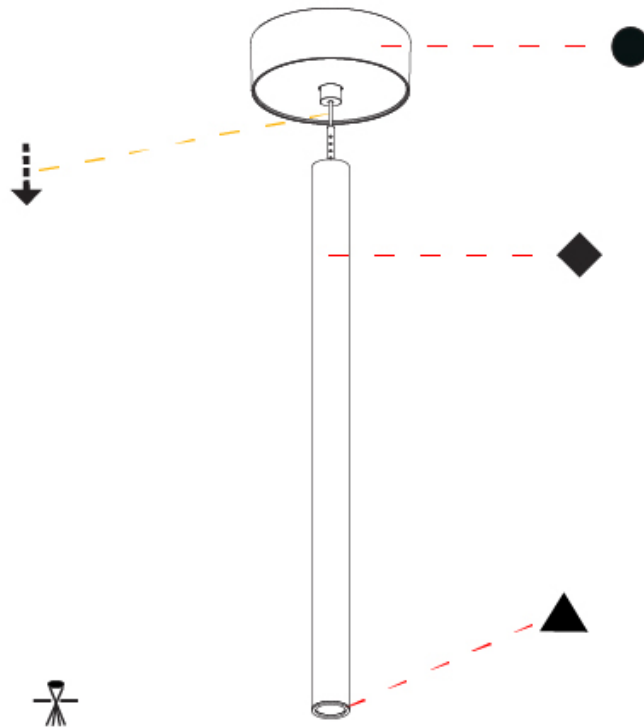

## HANGOVER PLUG SHINE MONOPOINT SURFACE CANOPY SUSPENSION

A30849-

PROJECT

TYPE

SPECIFIER

QUANTITY

DATE

A